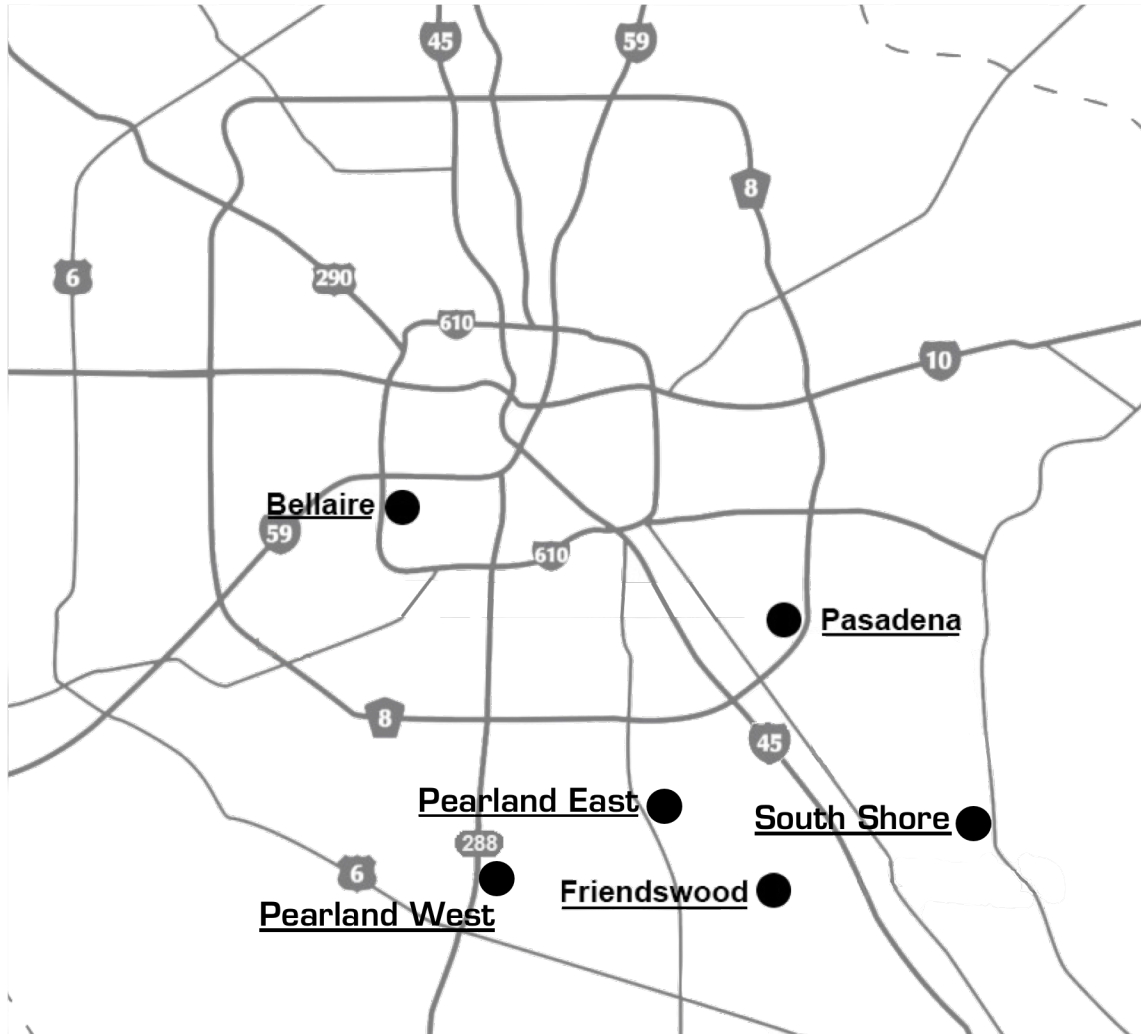

## Pasadena

Exit Genoa-Red Bluff from Beltway 8. This location is directly across the street from St. Luke's Patients' Hospital on Crenshaw Road.

## Friendswood

Located on the SW corner of FM-518 & FM-528, next door to Gina's Italian restaurant.

## South Shore

Located on Marina Bay Drive across from the South Shore Harbour entrance, next to CVS Pharmacy.

## Pearland West

Located off of FM-518 on the right side of the Professional Center between Home Depot and Discount Tire